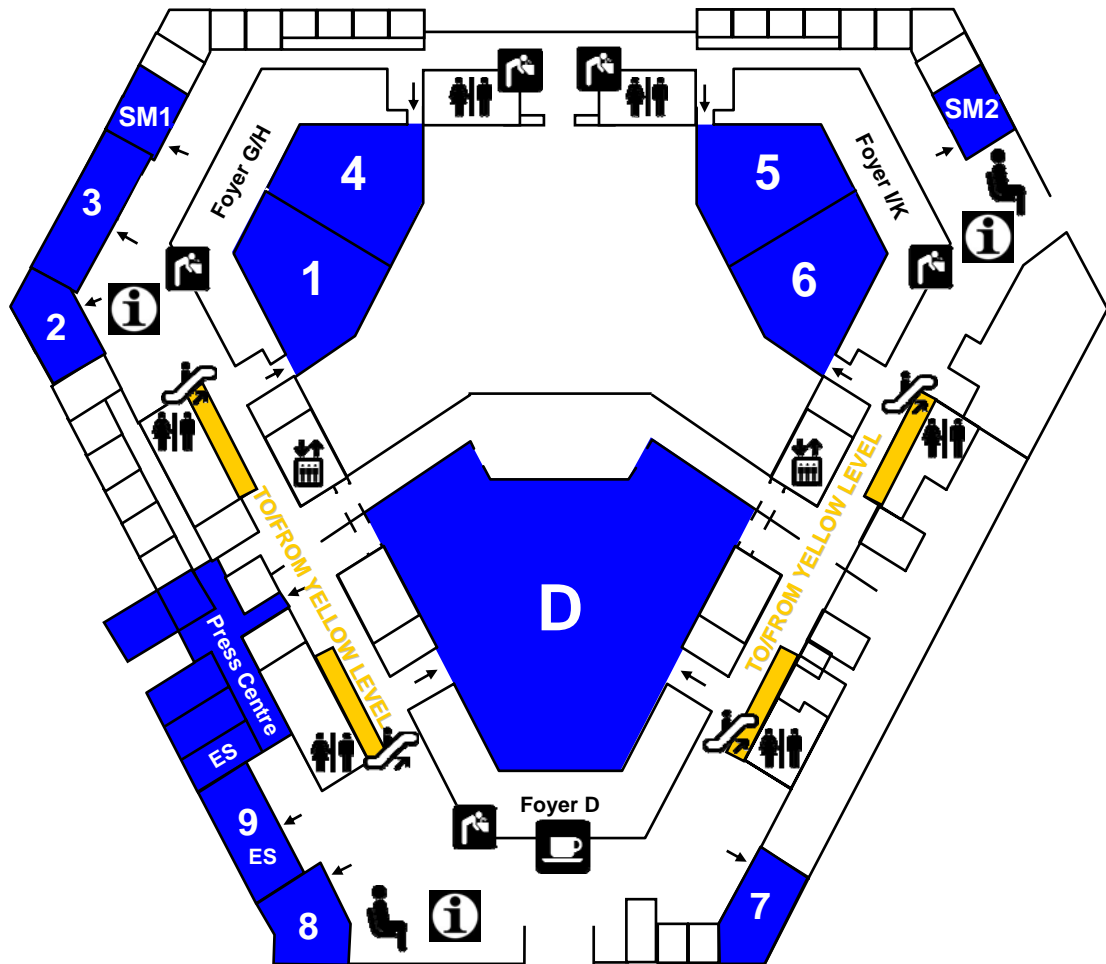

# Basement – Blue Level (U2)

-  Meeting Programme Info Terminal
-  Coffee Bar / Snack Bar / Bistro
-  Drinking Fountain
-  @ LAN Area (Plug & Play) / Internet Terminals

-  Seating Area
-  Escalator/Stairs
-  Elevator
-  Toilet/Restroom

TO/FROM  
HALL Z

Halls X/Y – Poster Area

@